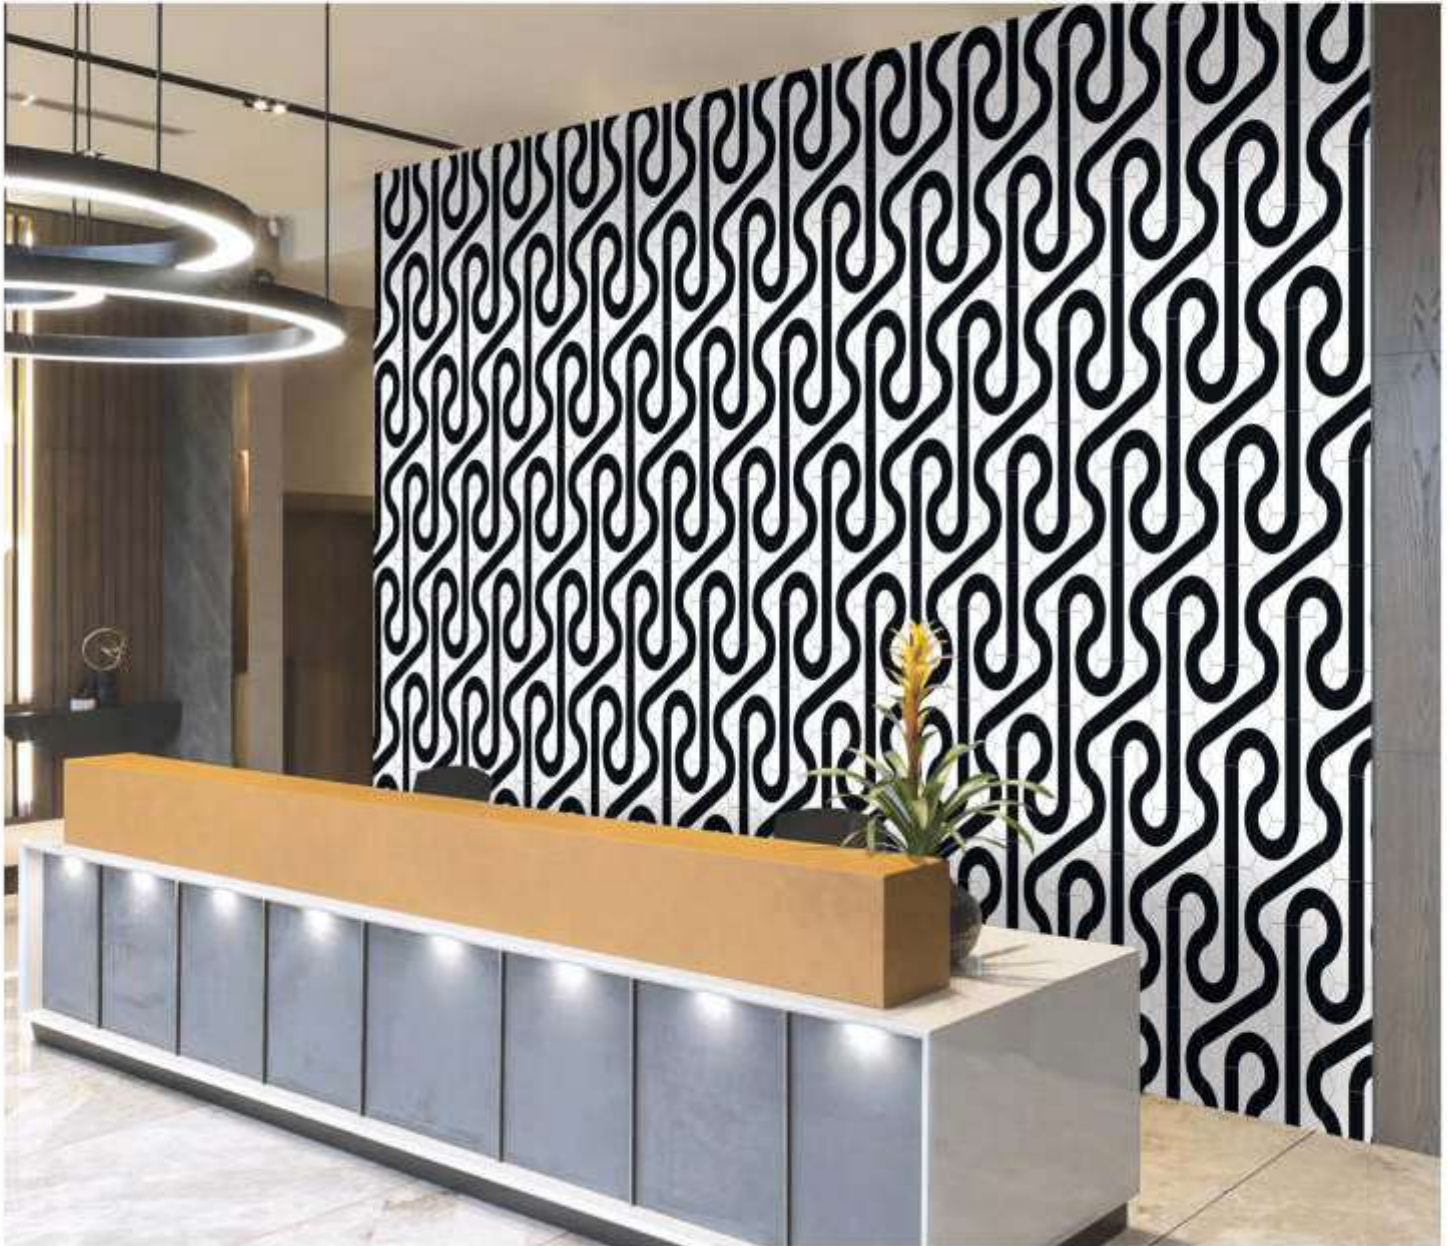

FELLOW STAR

LIGHT  
4 piece Random

HL-1A  
4 piece Random

295 x 255 mm / MATT FINISH

FELLOW BLACK ZIGZAG

295 x 255 mm / MATT FINISH

FRAMERY ASH

HL-1A