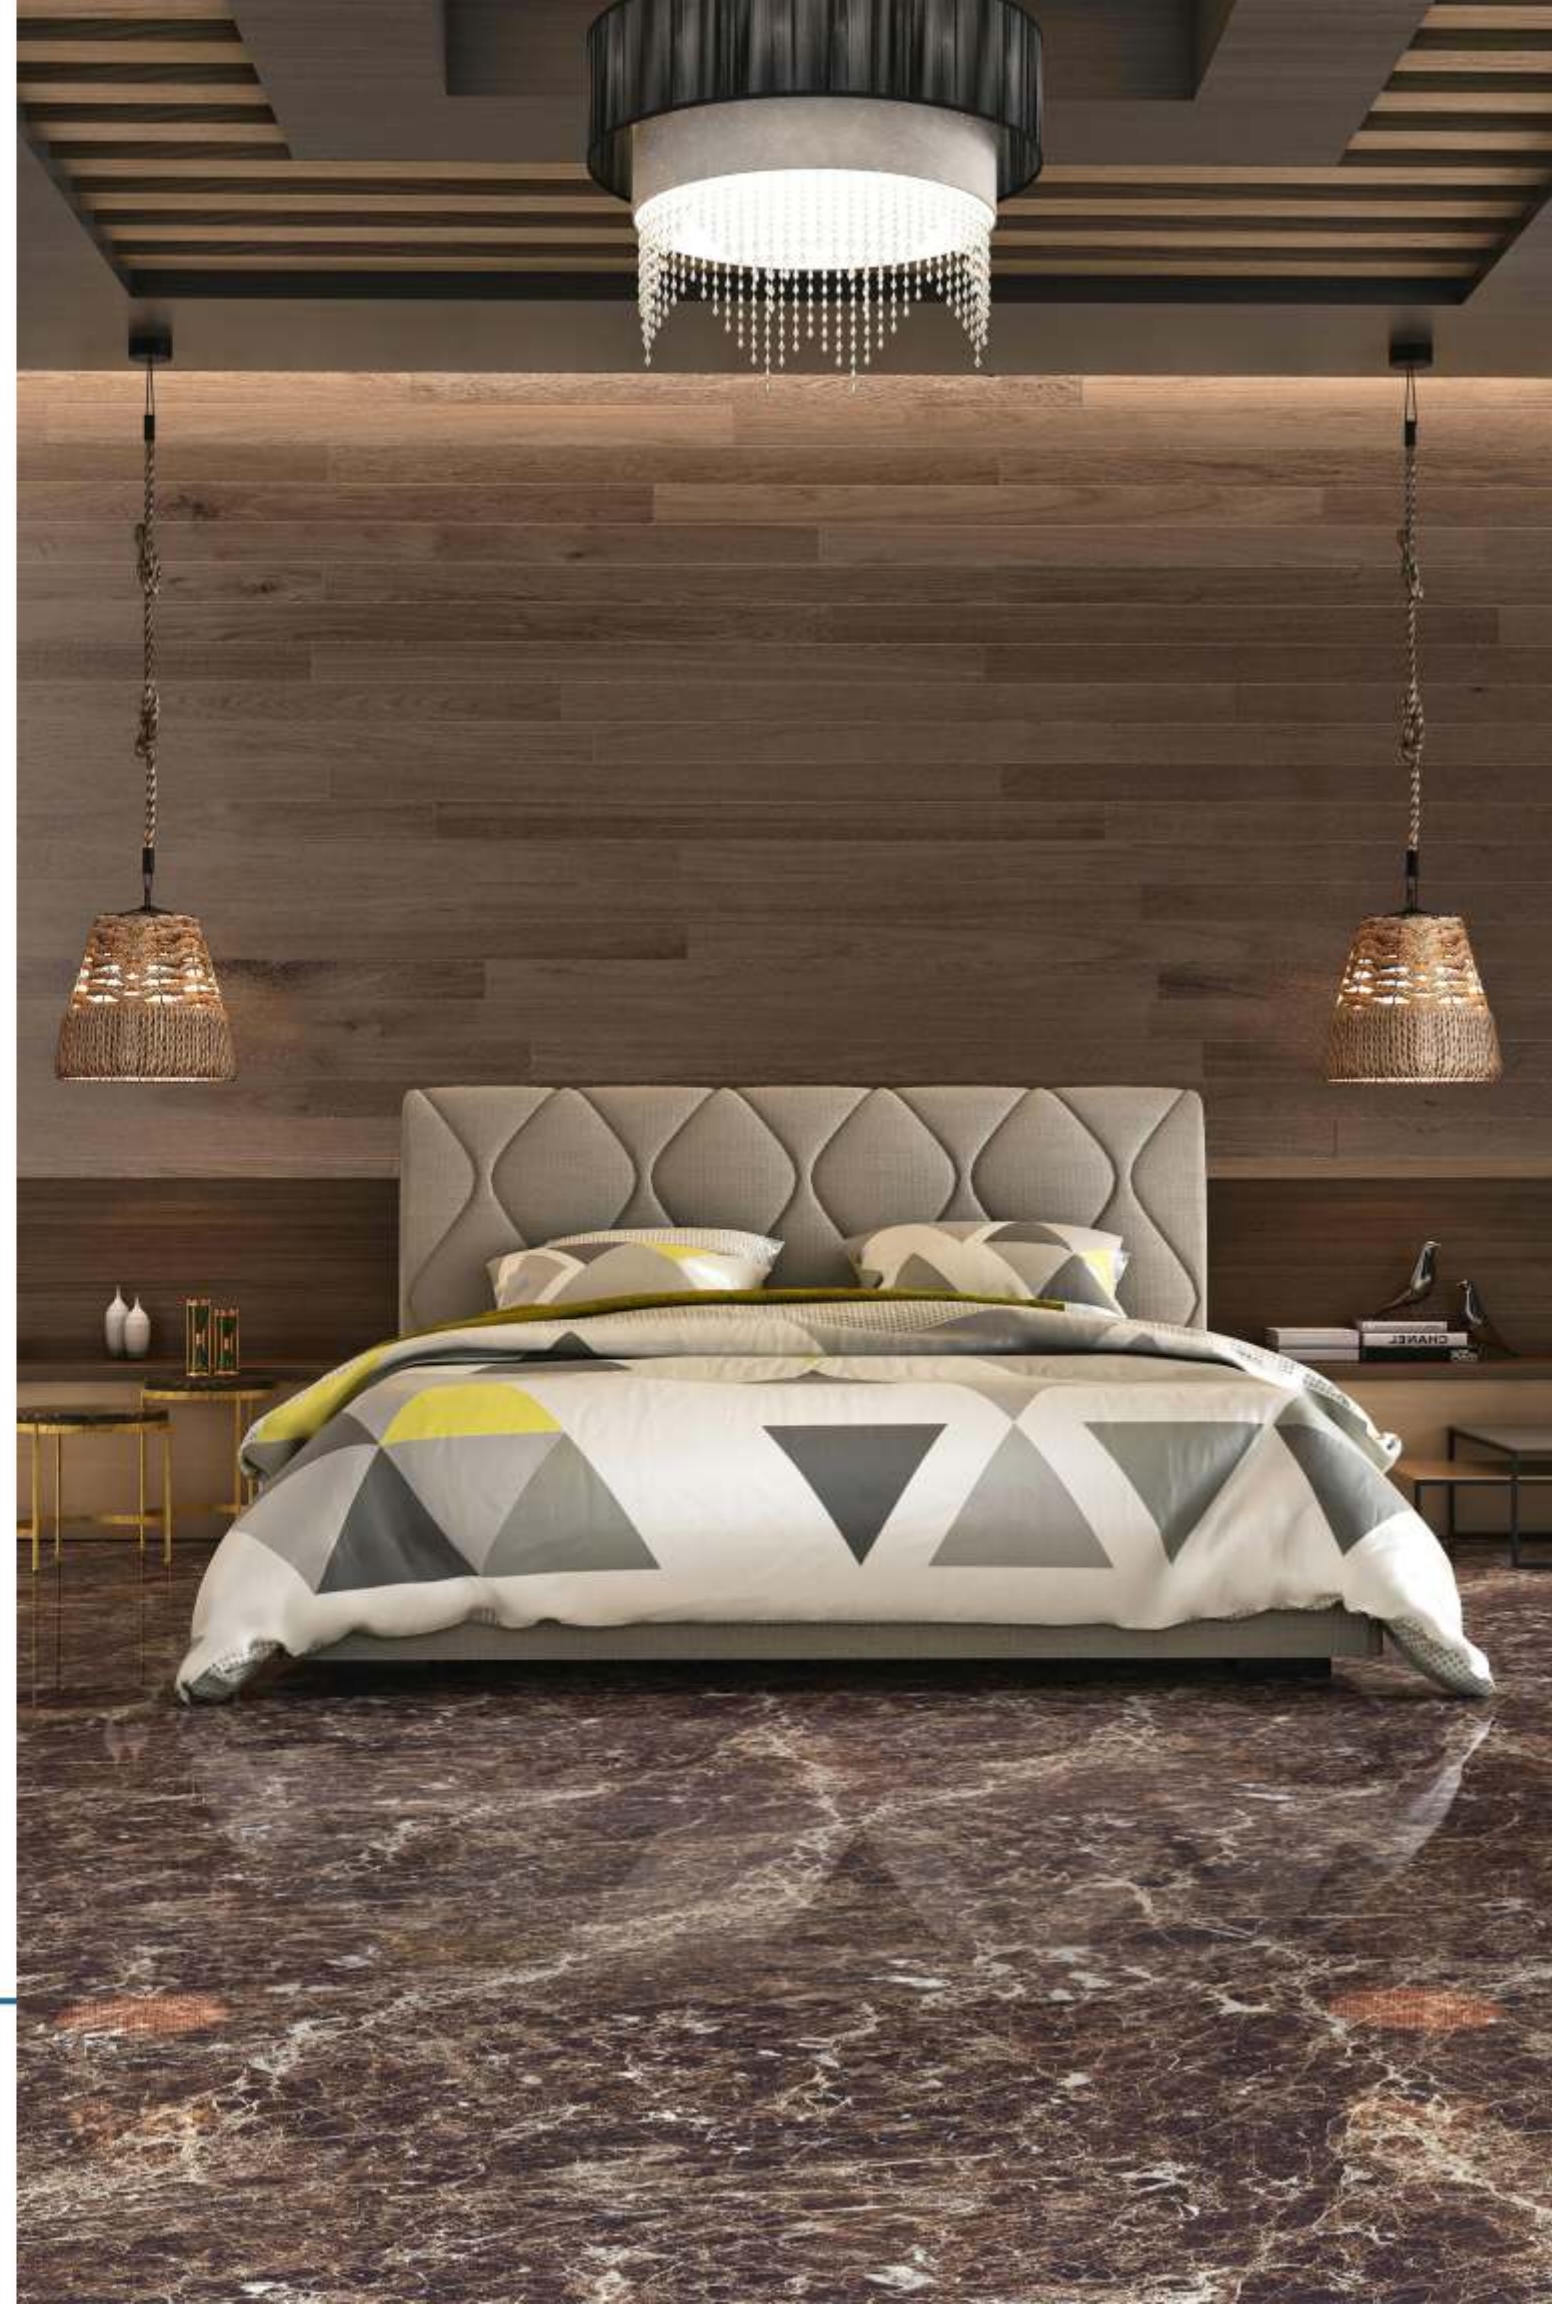

PRODUCT INFORMATION

PRODUCT NAME	-> MARRON EMPERADOR
PRODUCT FORMET	-> 120CM X 60CM
PRODUCT SURFACE	-> HIGH GLOSS

- HD PRINT
- SUPERIOR GLOSS SURFACE