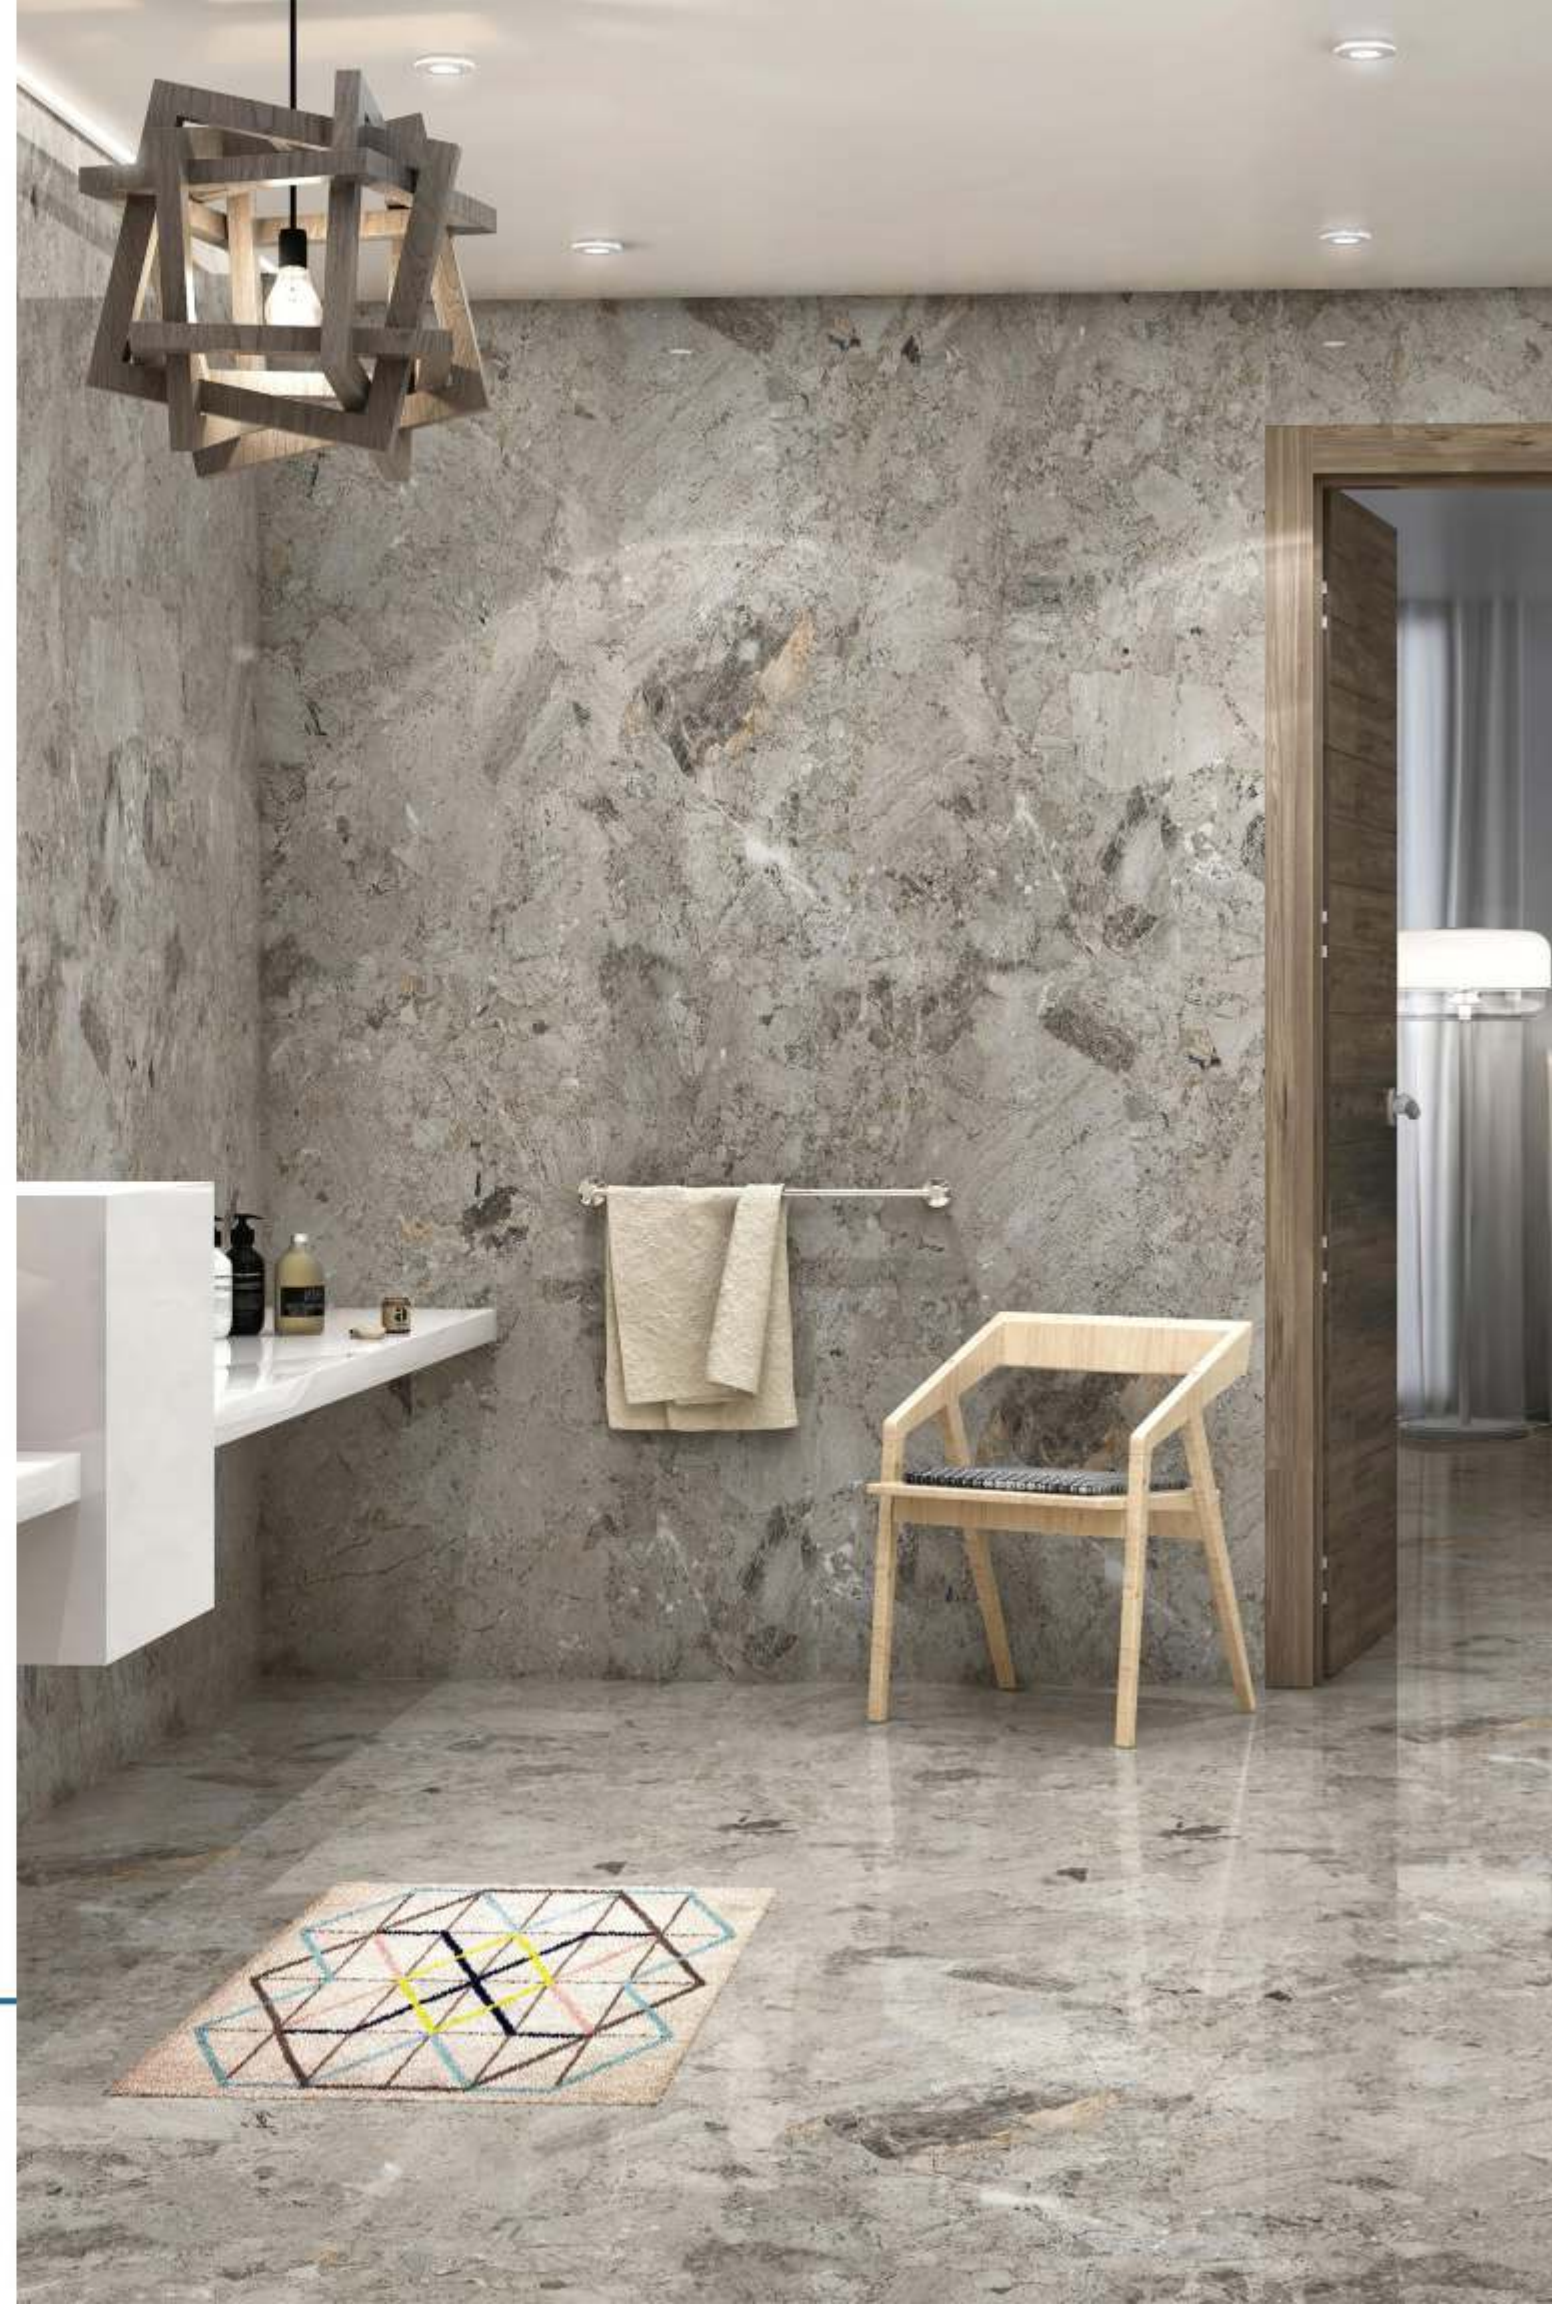

GOLDEN EMPERADOR

PRODUCT INFORMATION

PRODUCT NAME	-> GOLDEN EMPERADOR
PRODUCT FORMET	-> 120CM X 60CM
PRODUCT SURFACE	-> HIGH GLOSS

- HD PRINT
- SUPERIOR **GLOSS SURFACE**

GREY WILLIAM

PRODUCT INFORMATION

PRODUCT NAME	- GREY WILLIAM
PRODUCT FORMET	- 120CM X 60CM
PRODUCT SURFACE	- HIGH GLOSS